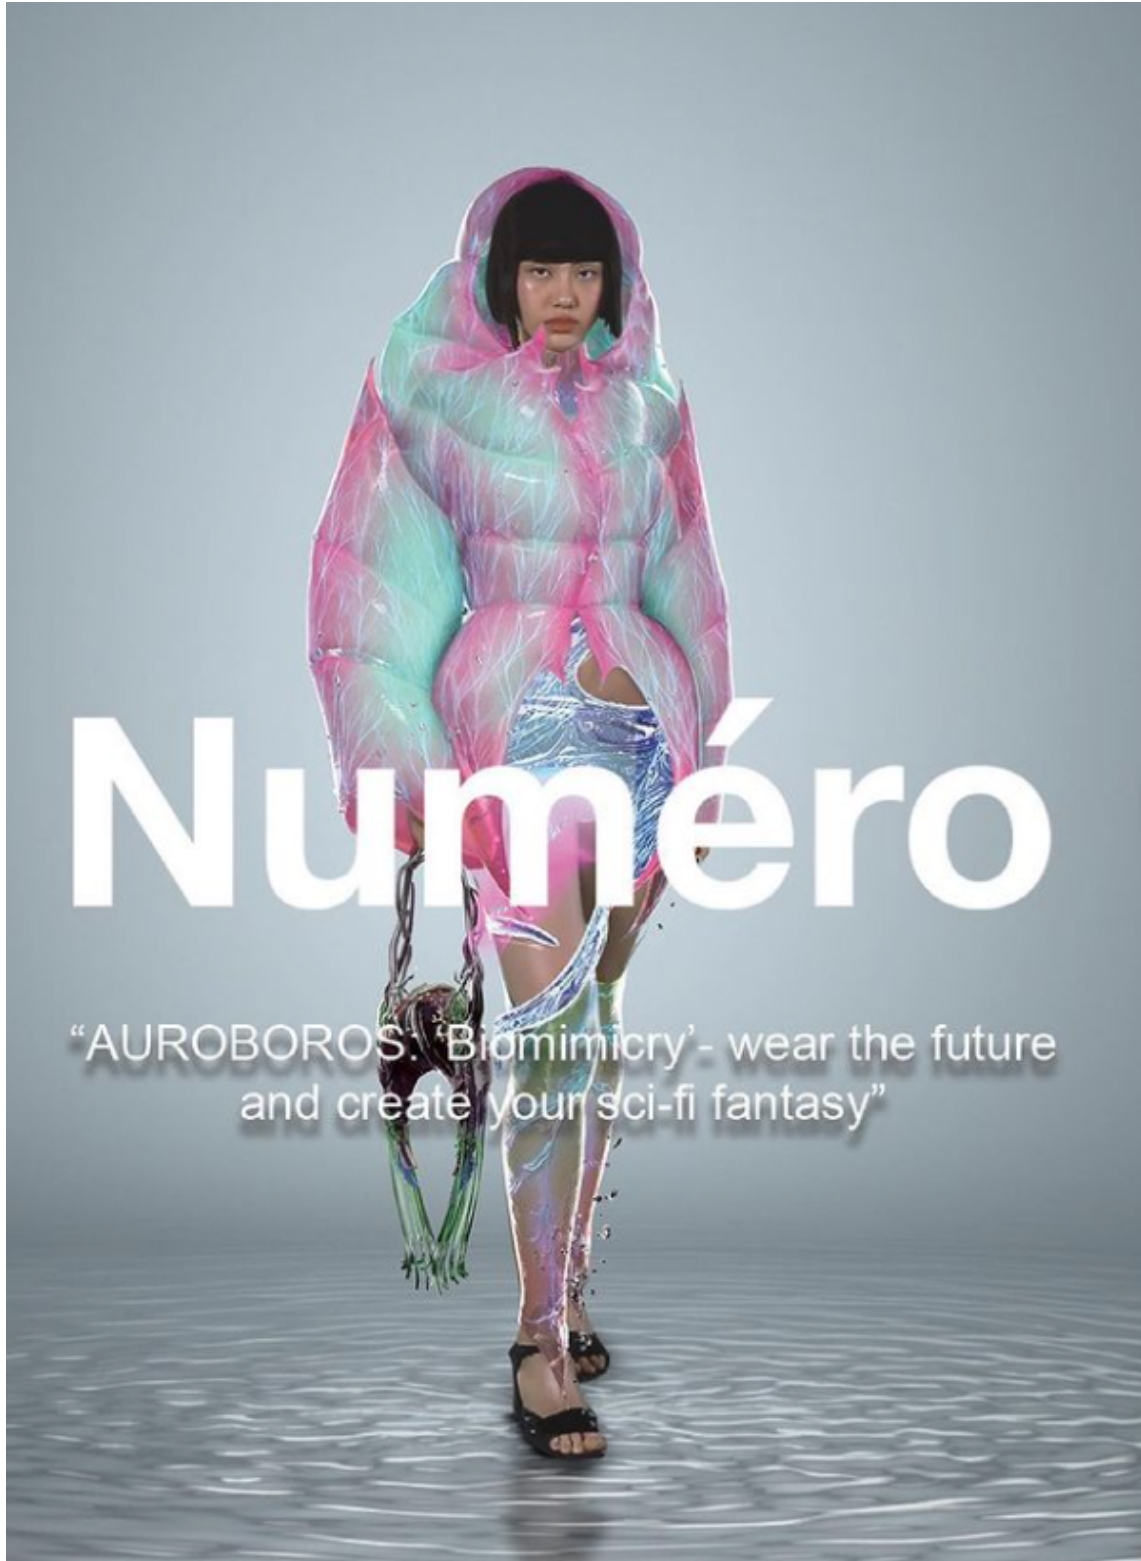

SANO TURDIEV

height 173 cm · bust 75 cm · cup B · waist 64 cm · hips 89 cm · dress 36
shoes size 39 · hair black · eyes brown